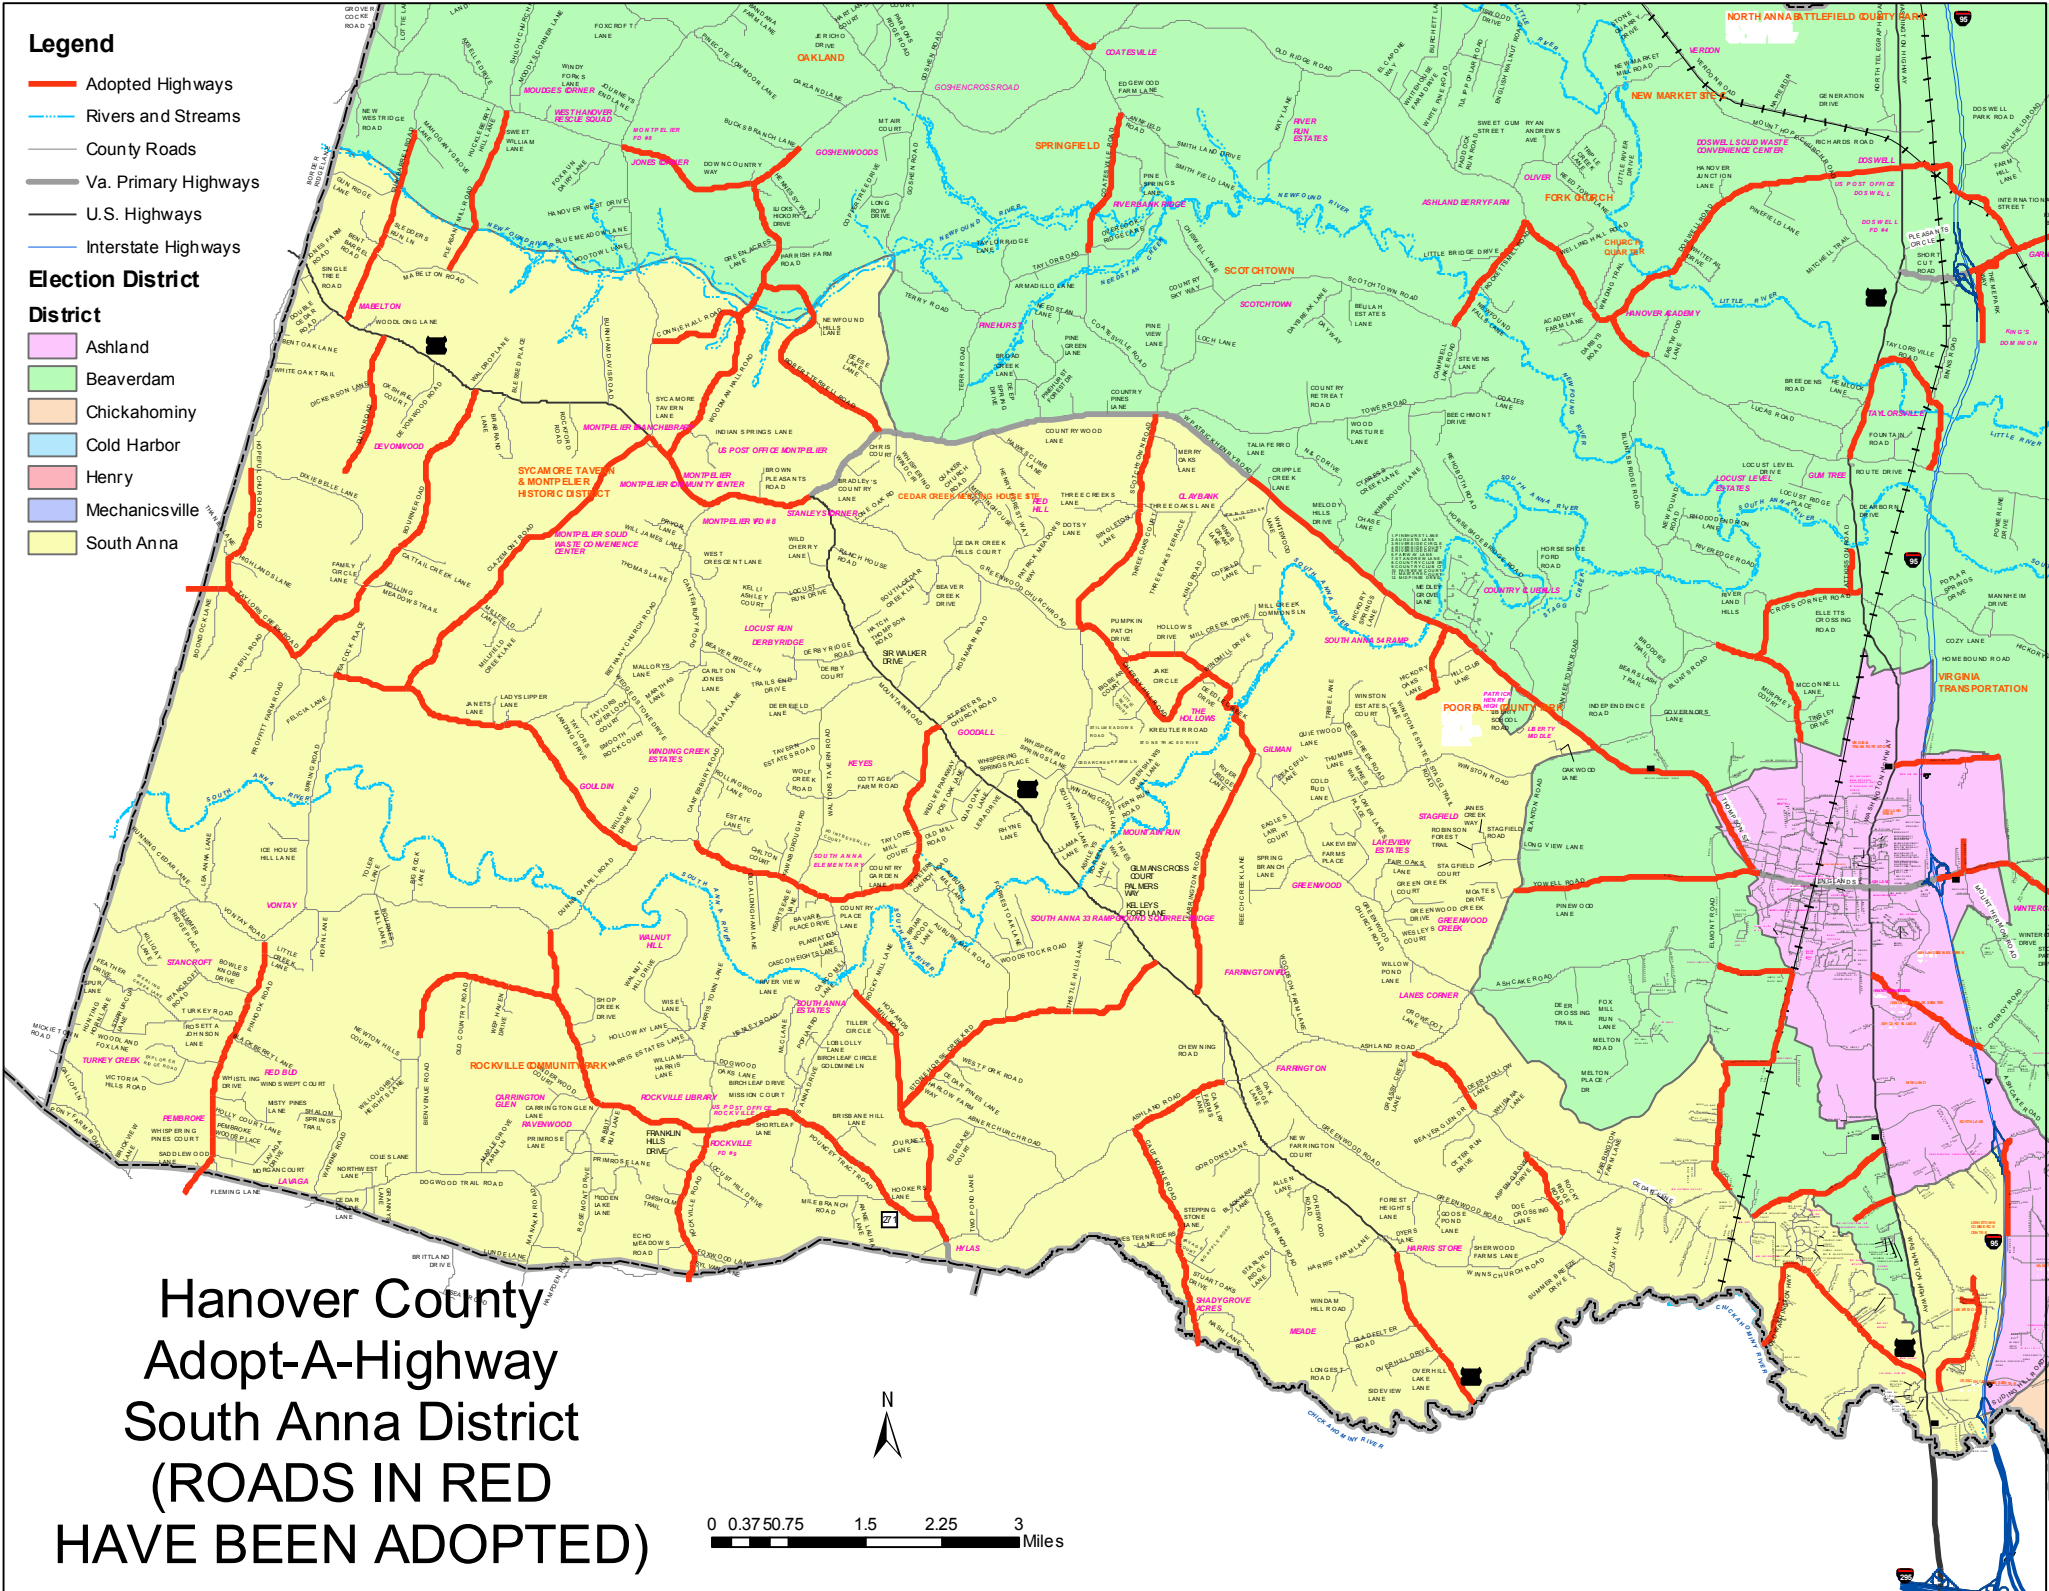

**Legend**

- Adopted Highways
- Rivers and Streams
- County Roads
- Va. Primary Highways
- U.S. Highways
- Interstate Highways

**Election District**

**District**

- Ashland
- Beaverdam
- Chickahominy
- Cold Harbor
- Henry
- Mechanicsville
- South Anna

Hanover County  
Adopt-A-Highway  
South Anna District  
(ROADS IN RED  
HAVE BEEN ADOPTED)